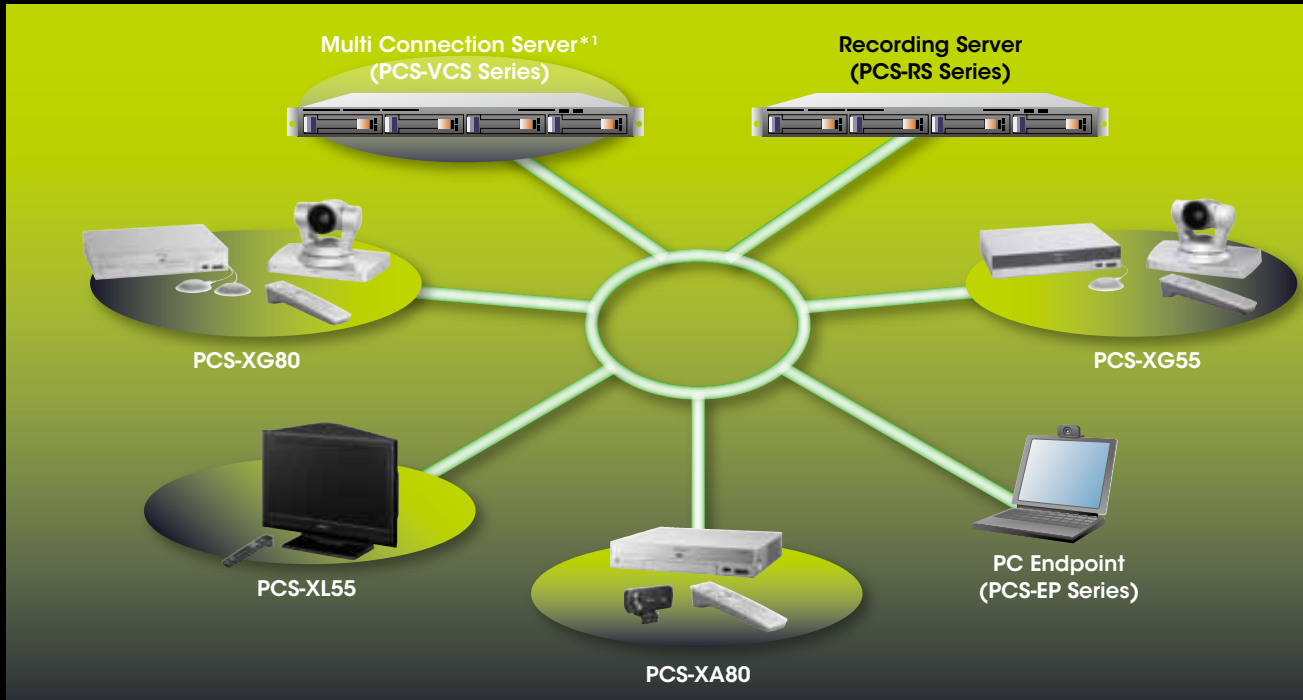

# PCS-RS Series

HD Recording Server

**SONY**  
make.believe

PCS-RS Series HD (High Definition) Recording Server Software provides the accessibility and convenience of broadband IP network recording in visual communication environments.

Recording servers using PCS-RS Series software can record PC presentations in addition to high-quality video and audio\*2\*3. And users can access recordings via an IP network - for example, they can view a recorded videoconference from their network-enabled PC, smartphone, or tablet PC\*4.

### Simultaneous Recording of High-quality Video and PC Presentations

This recording server software enables concurrent recording of HD-quality video (at 720p in the H.264 compression format\*5) and PC presentation data, thanks to an H.239 capability. The screen layout changes automatically on detection of an H.239 presentation data stream.

\*1 Videoconference recording can be achieved without a PCS-VCS Multi Connection Server; this takes up one connection on the PCS-XG80 or PCS-XA80 visual communication system. Use of the PCS-VCS Series allows full connections, and provides support for third-party endpoints.